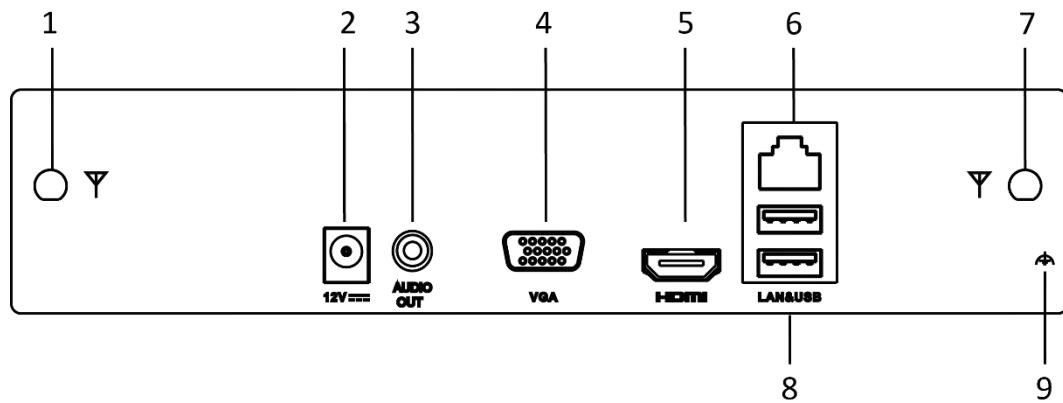

Physical Interfaces

No.	Name	No.	Name
1	Wi-Fi antenna	6	LAN
2	Power supply	7	Wi-Fi antenna
3	Audio out	8	USB
4	VGA interface	9	Ground
5	HDMI interface