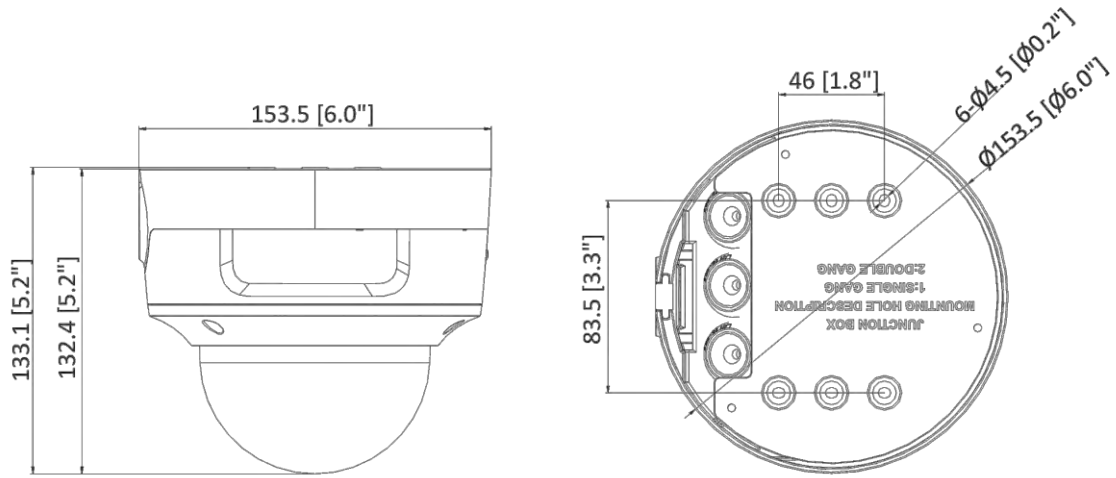

▪ Specification

Camera	
Image Sensor	1/2.8" Progressive Scan CMOS
Min. Illumination	Color: 0.002 Lux @ (F1.4, AGC ON), B/W: 0 Lux with IR
Wide Dynamic Range	120 dB
Day & Night	IR cut filter
Shutter Speed	1/3 s to 1/100,000 s
Angle Adjustment	Pan: 0° to 355°, tilt: 0° to 75°, rotate: 0° to 355°
Slow Shutter	Yes
P/N	P/N
Power-off Memory	Yes
Lens	
Focal Length & FOV	2.8 to 12 mm, horizontal FOV 113° to 31°, vertical FOV 58° to 18°, diagonal FOV 138° to 36°
Lens Type	Varifocal lens, motorized lens, 2.8 to 12 mm
Aperture	F1.4
Lens Mount	Ø14
Iris Type	Fixed
DORI	
DORI	2.8 to 12 mm: Wide: D: 44.1 m, O: 17.5 m, R: 8.8 m, I: 4.4 m Tele: D: 131.0 m, O: 52.0 m, R: 26.2 m, I: 13.1 m
Illuminator	
IR Range	Up to 40 m
IR Wavelength	850 nm
Smart Supplement Light	Yes
Supplement Light Type	IR
Video	
Max. Resolution	1920 × 1080
Main Stream	50 Hz: 25 fps (1920 × 1080, 1280 × 720) 60 Hz: 30 fps (1920 × 1080, 1280 × 720)
Sub-Stream	50 Hz: 25 fps (640 × 480, 640 × 360) 60 Hz: 30 fps (640 × 480, 640 × 360)
Third Stream	50 Hz: 10 fps (1920 × 1080, 1280 × 720, 640 × 480, 640 × 360) 60 Hz: 10 fps (1920 × 1080, 1280 × 720, 640 × 480, 640 × 360) *Third stream is supported under certain settings.
Video Compression	Main stream: H.265/H.264/H.264+/H.265+ Sub-stream: H.265/H.264/MJPEG Third stream: H.265/H.264 *Third stream is supported under certain settings.
Video Bit Rate	32 Kbps to 8 Mbps
H.264 Type	Baseline Profile/Main Profile/High Profile
H.265 Type	Main Profile
H.264+	Main stream supports

▪ Available Model

DS-2CD2726G2-IZS (2.8 to 12 mm)

▪ **Dimension**

Unit: mm (inch)

▪ **Accessory**

▪ **Optional**

DS-1475ZJ-SUS	DS-1473ZJ-155	DS-1476ZJ-SUS	DS-1473ZJ-155B	DS-1471ZJ-155
Vertical Pole Mount	Wall Mount	Corner Mount	Wall Mount	Pendant Mount
				
DS-1227ZJ-DM37				
In-ceiling Mount				
				