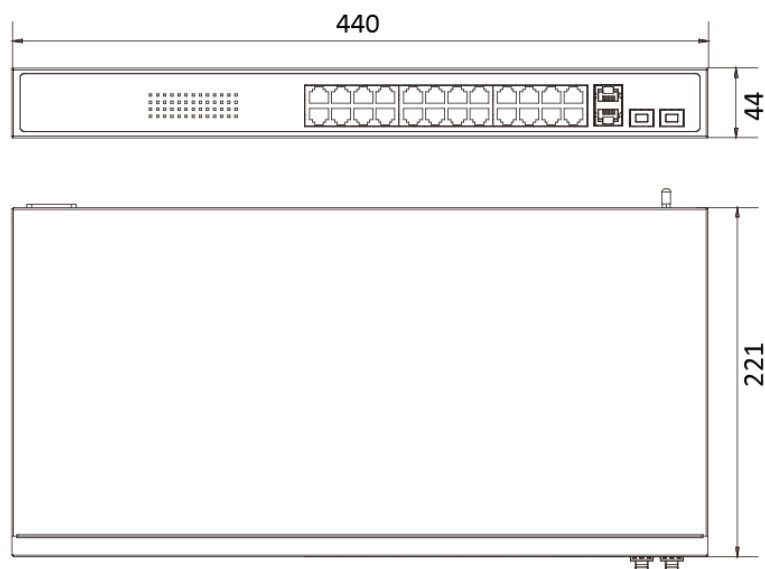

Physical Interface

Front panel:

Rear panel:

Available Model

DS-3E1326P-EI

Dimension (unit: mm)

Typical Application

Distributed by