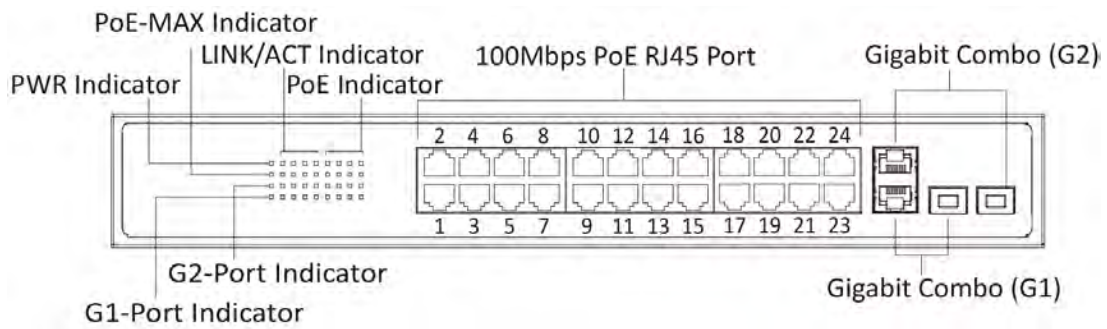

Physical Interface

Front panel:

Rear panel: